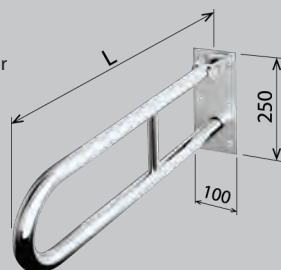

1

Sklopný úchyt
ve tvaru U
Reversible holder
in U shape