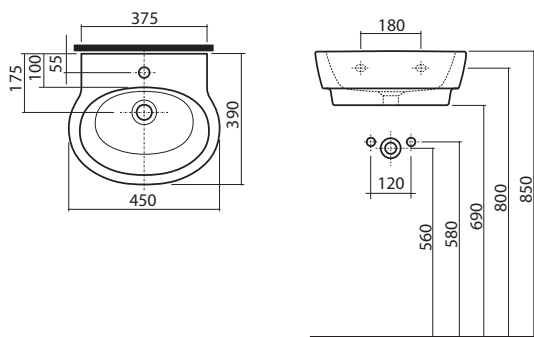

Umývatko oválné

s otvorem pro baterii, bez přepadu
45 x 39 cm

K32445	2.210	2.674	10,5	18K
ReflexKOLO K32445 900	3.042	3.681	10,5	18K

Doplňky:

Speciální odtokový ventil, kovový s chromovanou krytkou
Speciální odtokový ventil, plastový s chromovanou krytkou

521070

1.277

1.545

96009

255

309

Polosloup keramický

pro umyvadla 60, 70, 80 a 100 cm
skryté upevnění

vč. upevňovací
sady A3569

K37100

2.122

2.568

8,5

24