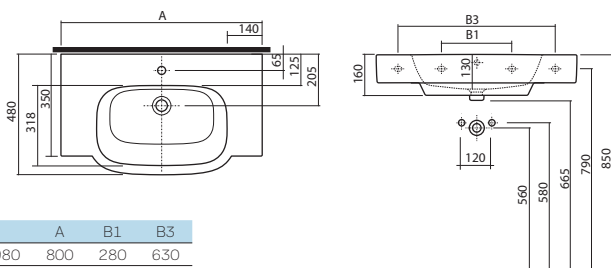

K dispozici s povrchem ReflexKOLO

Číslo výrobku

Cena
Kč bez DPH | Kč vč. DPH

Hmotnost
ca. kg

Počet
ks/paleta

Umyvadlo nábytkové, pravouhlé

s otvorem pro baterii, s přepadem

	A	B1	B3
K31980	800	280	630
K31900	1000	280	720

80 x 48 cm

100 x 48 cm

K31980	6.435	7.786	25,0	6K
ReflexKOLO K31980 900	7.267	8.793	25,0	6K
K31900	7.455	9.021	32,0	6K
ReflexKOLO K31900 900	8.287	10.027	32,0	6K