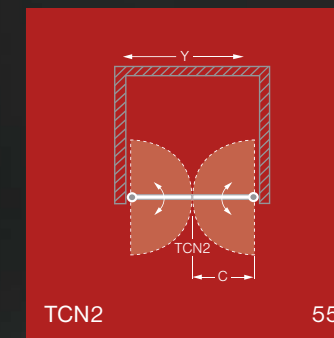

WALK IN "D"

37

WALK IN "E"

37

TOWER
LINE
48-57

ELEGANT
LINE
40-46

PROČ SI
VYBRAT
ROLTECHNIK®

47