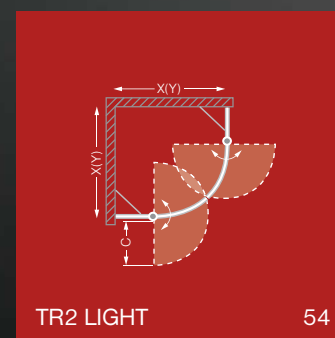

WALK IN "D"

37

WALK IN "E"

37

TOWER
LINE
48-57

ELEGANT
LINE
40-46

PROČ SI
VYBRAT
ROLTECHNIK®

47