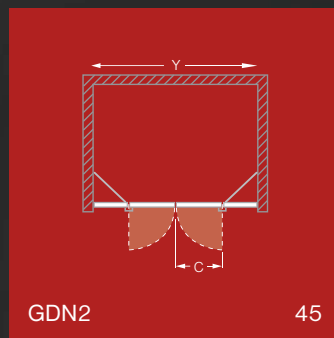

WALK IN "D"

37

WALK IN "E"

37

TOWER
LINE
48-57

ELEGANT
LINE
40-46

PROČ SI
VYBRAT
ROLTECHNIK®

47