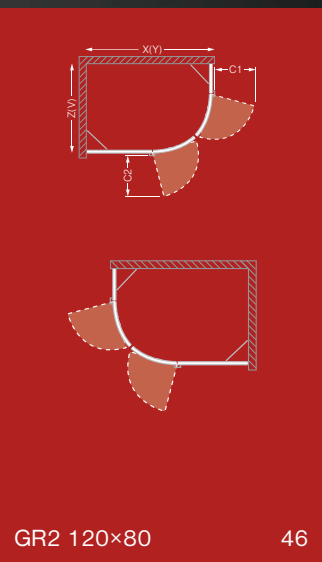

WALK IN "D"

37

WALK IN "E"

37

TOWER
LINE
48-57

ELEGANT
LINE
40-46

PROČ SI
VYBRAT
ROLTECHNIK®

47