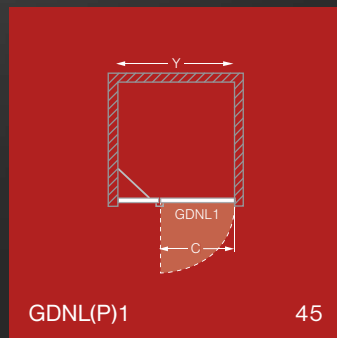

WALK IN "D"

37

WALK IN "E"

37

TOWER
LINE
48-57

ELEGANT
LINE
40-46

PROČ SI
VYBRAT
ROLTECHNIK®

47