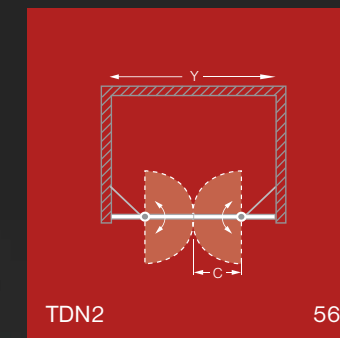

WALK IN "D"

37

WALK IN "E"

37

TOWER
LINE
48-57

ELEGANT
LINE
40-46

PROČ SI
VYBRAT
ROLTECHNIK®

47