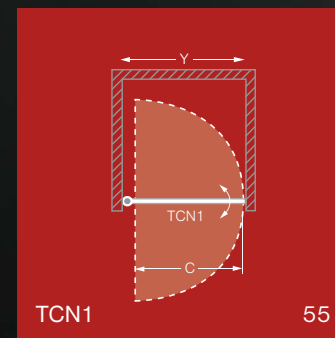

WALK IN "D"

37

WALK IN "E"

37

TOWER
LINE
48-57

ELEGANT
LINE
40-46

PROČ SI
VYBRAT
ROLTECHNIK®

47