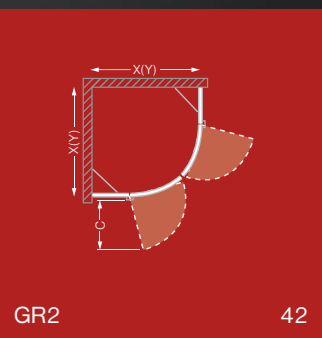

WALK IN "D"

37

WALK IN "E"

37

TOWER
LINE
48-57

ELEGANT
LINE
40-46

PROČ SI
VYBRAT
ROLTECHNIK®

47