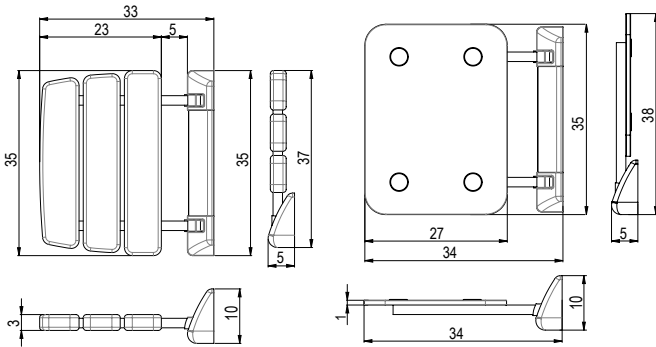

# Sedátko ECO FASHION

**STANDARD** 35 x 33 x 10 cm

**ICE** 36 x 37,5 x 10 cm

Standard	ICE
2.480,-	3.190,-

ECO FASHION ICE

ECO FASHION STANDARD