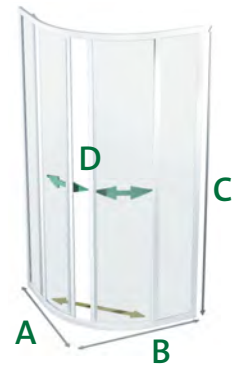

barva	pearl	čiré sklo	chinchilla
SKKH 2/80 R50	bílá 8.110,- Kč	9.970,- Kč	10.150,- Kč
WATER OFF!	bílá -	11.070,- Kč	11.250,- Kč
A 80 cm, B 80 cm, C 185 cm, D šířka vstupu 52 cm			
SKKH 2/80 R55	bílá 8.110,- Kč	9.970,- Kč	10.150,- Kč
WATER OFF!	bílá -	11.770,- Kč	11.250,- Kč
A 80 cm, B 80 cm, C 185 cm, D šířka vstupu 52 cm			
SKKH 2/90 R55	bílá 8.660,- Kč	10.280,- Kč	11.080,- Kč
WATER OFF!	bílá -	11.610,- Kč	12.410,- Kč
A 90 cm, B 90 cm, C 185 cm, D šířka vstupu 63 cm			
POUZE ARGO SKKH 2/90 R55 v165	POZOR! - výška 165 cm, pouze vanička ARGO bílá 8.660,- Kč	10.280,- Kč	11.080,- Kč
WATER OFF!	bílá -	11.610,- Kč	12.410,- Kč
A 90 cm, B 90 cm, C 165 cm, D šířka vstupu 63 cm			

Vaničky	str.	cena
80 x 80 R50 Gomera	85	3.280,- ^{superline}
80 x 80 R50 Capella	85	3.280,- ^{superline}
80 x 80 R55 Sano 80	40	3.920,-
80 x 80 R55 Vesta 80	43	3.920,-
80 x 80 R55 Virgo	38	4.230,-
90 x 90 R55 Sano 90	40	4.460,-
90 x 90 R55 Vesta 90	43	4.460,-
90 x 90 R55 Virgo 90	43	4.830,-
SKKH 2/90 v 165		
90 x 90 Argo	40	4.730,-
Doplňky		
PSS 185	49	800,-