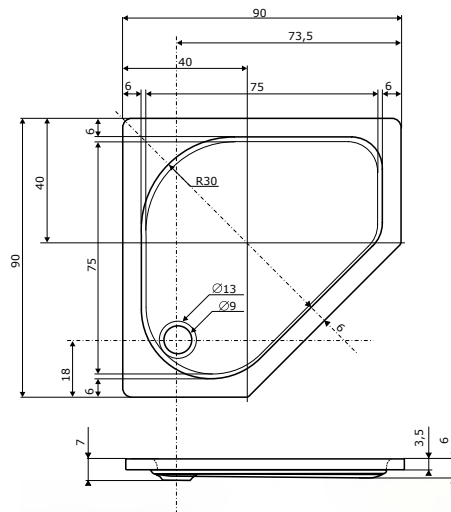

PALLAS

100 x 75 x 5 cm

bílá	4.660,-
barva	5.590,-

Doplňky	str.	cena
BSSP 75	46	od 2.850,-
SD 2/100	45	od 7.320,-
PSKDS 1/100-75 S	53	16.410,-
PSDKR 1/100 S	52	10.110,-
PBS 75 S	52	5.990,-
NSKDS 1/100-75 S	59	od 21.490,-
NSDKR 1/100 S	57	od 13.650,-
NBS 75 S	58	od 2.050,-
ESDKR 2/100 S	62	15.050,-
ESDKR 2/100 S E	62	14.670,-
SIFON T90	36	240,-

ZEUS

90 x 90 x 3,5 cm

bílá	4.460,-
barva	5.330,-

Doplňky	str.	cena
SKPŮ 4/90	46	od 8.460,-
PSKPŮ 1/90	51	15.470,-
NSKPŮ 1/90	57	od 20.050,-
SIFON T90	36	240,-

DIOVA

120 x 75 x 3,5 cm

bílá	5.230,-
barva	6.270,-

Doplňky	str.	cena
BSSP 75	46	od 2.850,-
SD 2/120	45	od 7.290,-
PBS 75	52	5.990,-
PSDKR 1/120 S	51	13.990,-
NBS 75	58	od 8.050,-
NSDKR 1/120 S	58	od 18.370,-
ESDKR 2/120 S	62	16.020,-
ESDKR 2/120 S E	62	15.620,-
NSSP1	60	10.160,-
SIFON T90	36	240,-

KADMA

120 x 100 x 3,5 cm

bílá	6.480,-
barva	7.770,-

Doplňky	str.	cena
SD 2/120	45	od 7.290,-
PSDKR 1/120 S	51	13.990,-
PBS 100	52	7.280,-
NSDKR 1/120 S	58	od 18.370,-
NBS 100	58	9.470,-
ESDKR 2/120 S	62	16.020,-
ESDKR 2/120 S E	62	15.620,-
NSSR1	60	11.860,-
NSSP1	60	10.160,-
NSSR2 120x100	61	18.880,-
SIFON T90	36	240,-