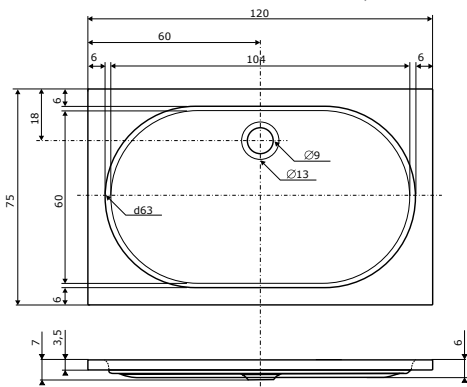

Doplňky	str.	cena
BSSP 75	46	od 2.850,-
SD 2/120	45	od 7.290,-
PBS 75	52	5.990,-
PSDKR 1/120 S	51	13.990,-
NBS 75	58	od 8.050,-
NSDKR 1/120 S	58	od 18.370,-
ESDKR 2/120 S	62	16.020,-
ESDKR 2/120 S E	62	15.620,-
NSSP1	60	10.160,-
SIFON T90	36	240,-