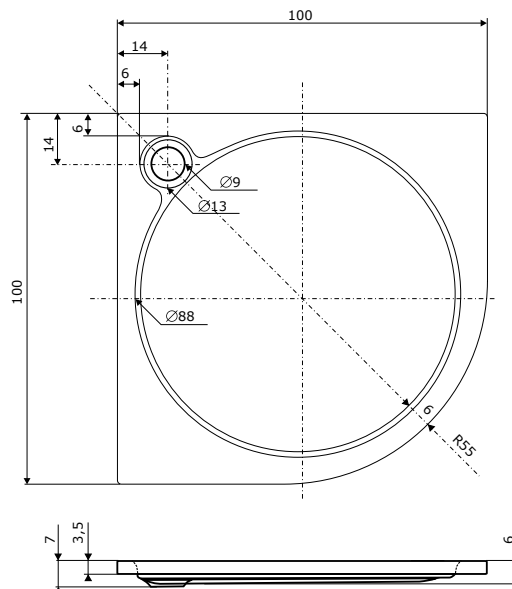

VESTA 100

100 x 100 x 3,5 cm

bílá	5.490,-
barva	6.590,-

Doplňky	str.	cena
PSKKH 2/100 S R55	50	21.970,-
NSKKH 2/100 S R55	56	od 29.190,-
SIFON T90	36	240,-