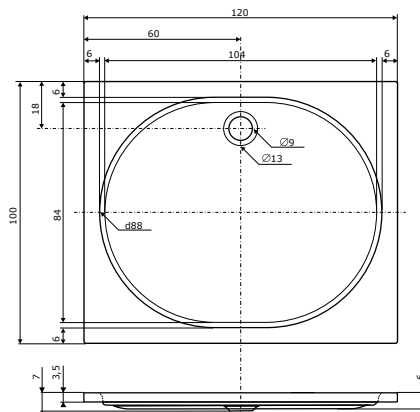

# Sedátko ECO FASHION

**STANDARD** 35 x 33 x 10 cm

**ICE** 36 x 37,5 x 10 cm

Standard	ICE
2.480,-	3.190,-

ECO FASHION ICE

ECO FASHION STANDARD