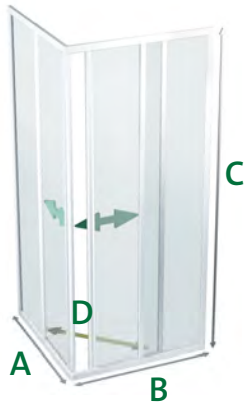

Sedátko ECO FASHION

STANDARD 35 x 33 x 10 cm

ICE 36 x 37,5 x 10 cm

Standard	ICE
2.480,-	3.190,-

SKKH

barva	pearl	čiré sklo	chinchilla
SKKH 2/80 R50	bílá 8.110,- Kč	9.970,- Kč	10.150,- Kč
WATER OFF!	bílá -	11.070,- Kč	11.250,- Kč
A 80 cm, B 80 cm, C 185 cm, D šířka vstupu 52 cm			
SKKH 2/80 R55	bílá 8.110,- Kč	9.970,- Kč	10.150,- Kč
WATER OFF!	bílá -	11.770,- Kč	11.250,- Kč
A 80 cm, B 80 cm, C 185 cm, D šířka vstupu 52 cm			
SKKH 2/90 R55	bílá 8.660,- Kč	10.280,- Kč	11.080,- Kč
WATER OFF!	bílá -	11.610,- Kč	12.410,- Kč
A 90 cm, B 90 cm, C 185 cm, D šířka vstupu 63 cm			
POUZE ARGO SKKH 2/90 R55 v165	POZOR! - výška 165 cm, pouze vanička ARGO bílá 8.660,- Kč	10.280,- Kč	11.080,- Kč
WATER OFF!	bílá -	11.610,- Kč	12.410,- Kč
A 90 cm, B 90 cm, C 165 cm, D šířka vstupu 63 cm			

Vaničky	str.	cena
80 x 80 R50 Gomera	85	3.280,- ^{superline}
80 x 80 R50 Capella	85	3.280,- ^{superline}
80 x 80 R55 Sano 80	40	3.920,-
80 x 80 R55 Vesta 80	43	3.920,-
80 x 80 R55 Virgo	38	4.230,-
90 x 90 R55 Sano 90	40	4.460,-
90 x 90 R55 Vesta 90	43	4.460,-
90 x 90 R55 Virgo 90	43	4.830,-
SKKH 2/90 v 165		
90 x 90 Argo	40	4.730,-
Doplňky		
PSS 185	49	800,-

SKRH

barva	pearl	čiré sklo	chinchilla
SKRH 2/80	bílá 8.140,- Kč	9.370,- Kč	9.540,- Kč
WATER OFF!	bílá -	10.670,- Kč	10.840,- Kč
A 80 cm, B 80 cm, C 185 cm, D šířka vstupu 52 cm			

Vaničky	str.	cena
80 x 80 Ikaria	85	3.280,- ^{superline}
80 x 80 Juno	41	3.920,- ^{superline}
80 x 80 Stefani	41	3.920,-
80 x 80 Bianca	42	3.920,-
80 x 80 Venus 80	42	3.920,-
80 x 80 Hercules 80	39	4.770,-
80 x 80 Draco 80	38	4.360,-
Doplňky		
PSS 185	49	800,-

SD

tolerance montážního rozměru	+ 4 mm
	- 6 mm