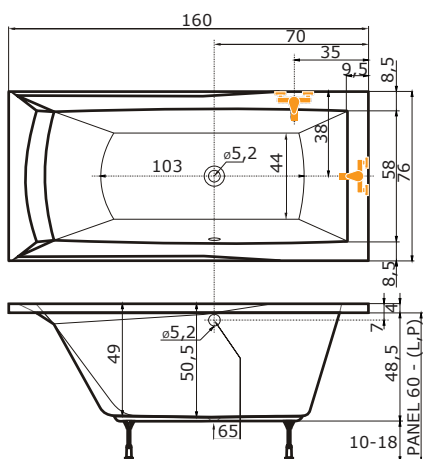

PORTA 160, 170, 180 L, P

160 x 76 x 50 cm, 246 l

170 x 76 x 50 cm, 280 l

180 x 80 x 50 cm, 305 l

	Porta 160	Porta 170	Porta 180
bílá	8.640,-	9.430,-	10.230,-

Doplňky	str.	cena
NVZKR 2/100 S	59	12.420,-
PVZKK 2/110	54	12.420,-
Krycí panel	36	5.580,-
Předodpadový komplet (80 cm)	37	1.390,-

Masážní systém	Porta 160	Porta 170	Porta 180
ECO HYDRO STL	19.130,-	19.830,-	20.750,-
ECO AIR STL	23.070,-	23.880,-	24.930,-
ECO HYDRO AIR STL	28.220,-	29.160,-	30.330,-
BASIC STL	31.720,-	32.790,-	33.670,-
EASY STL	42.840,-	44.160,-	45.220,-
WINDY STL	28.090,-	29.060,-	30.320,-
DUO PNEU STL	43.080,-	44.410,-	45.470,-
DUO STL	57.590,-	59.250,-	60.530,-
DUO LIGHT STL	61.730,-	63.490,-	64.830,-
EXCELLENT DUO STL	94.990,-	97.540,-	99.390,-

cena masážního systému zahrnuje: vanu, systém, předodpadový komplet, samonosný rám

levé provedení